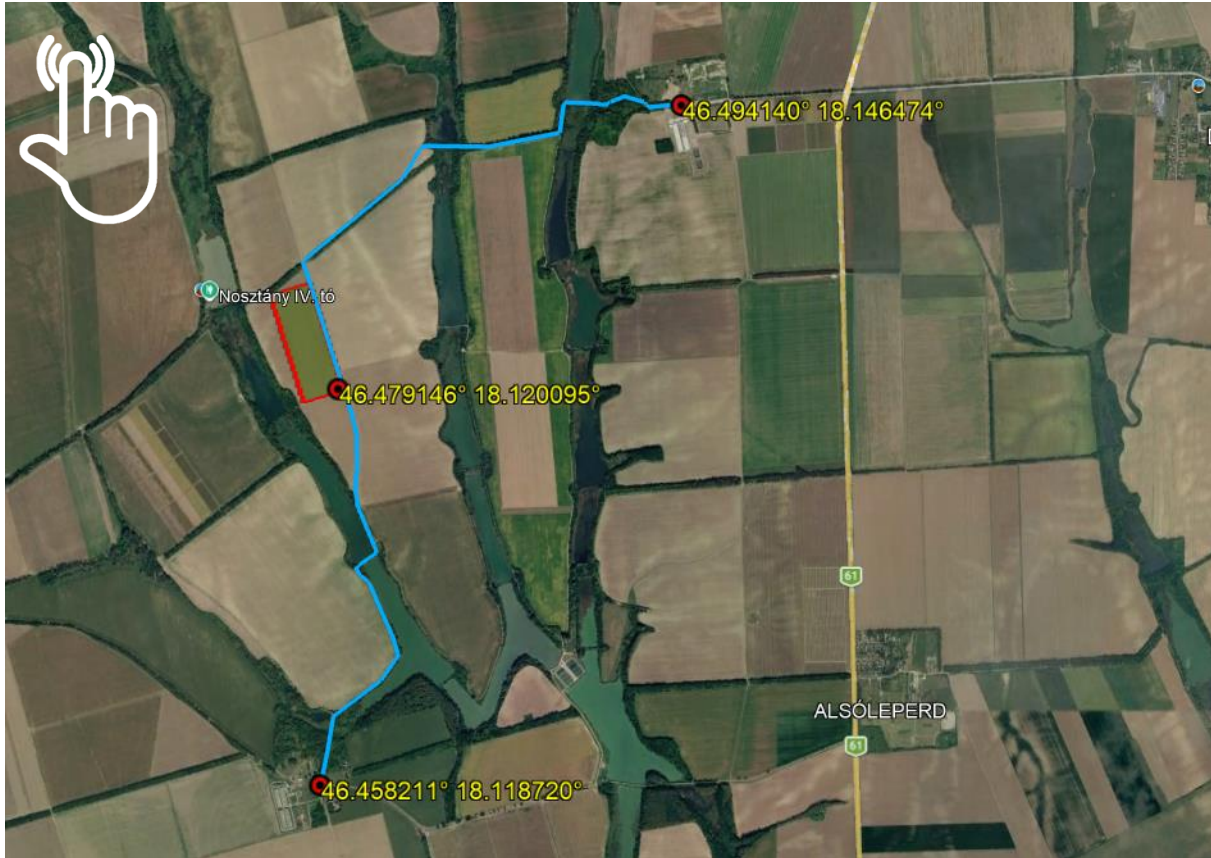

Mobil: +36 20 427 1850

E-mail: zeitvogel.zsolt@agresearch.hu

Csaba Megyeri

Mobil: +36 20 427 1092

E-mail: megyeri.csaba@agresearch.hu

Trial 2026 *Hungary* Corn *Dalmand*

GPS1

Trial

N46.479146, E18.120095

GPS2

Route

N46.494140, E18.146474

GPS3

Route 2

N46.458211, E18.118720

Contact person by AgResearch:

Trial 2026 *Romania* Corn *Lovrin*

GPS1

Trial

N45.945171, E20.731823

GPS2

Route

N45.948118, E20.730357

Contact person by AgResearch: